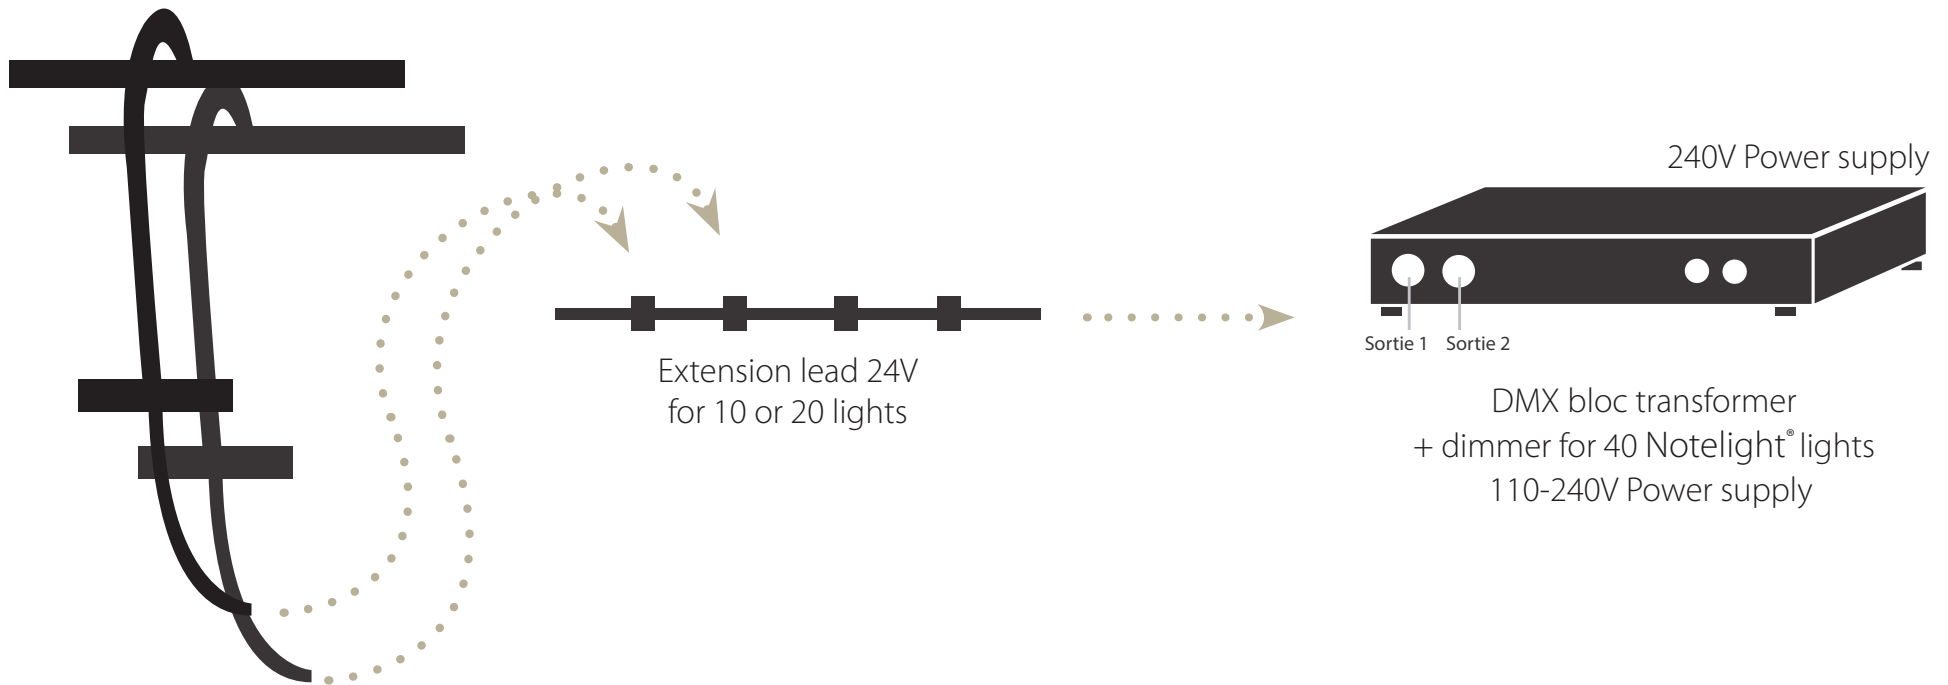

Installation examples for daisy chaining power supplies