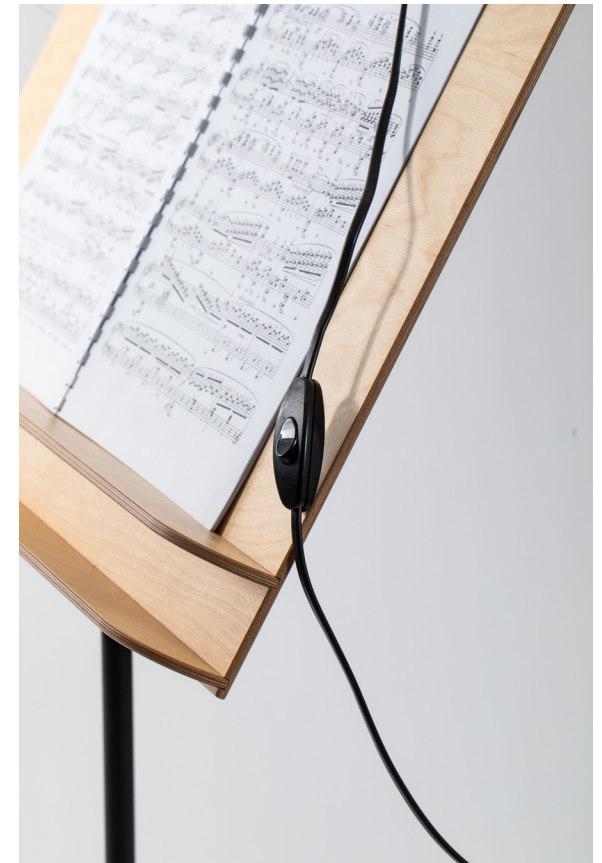

Strip 33 cm

Specifications

- Warm white / white
  2400-5500°K
- 10W
- 24 V DC
- 430g
- Electric cable 2 lm
- 1 connector 3 pins

Ref : ECW 33 2455