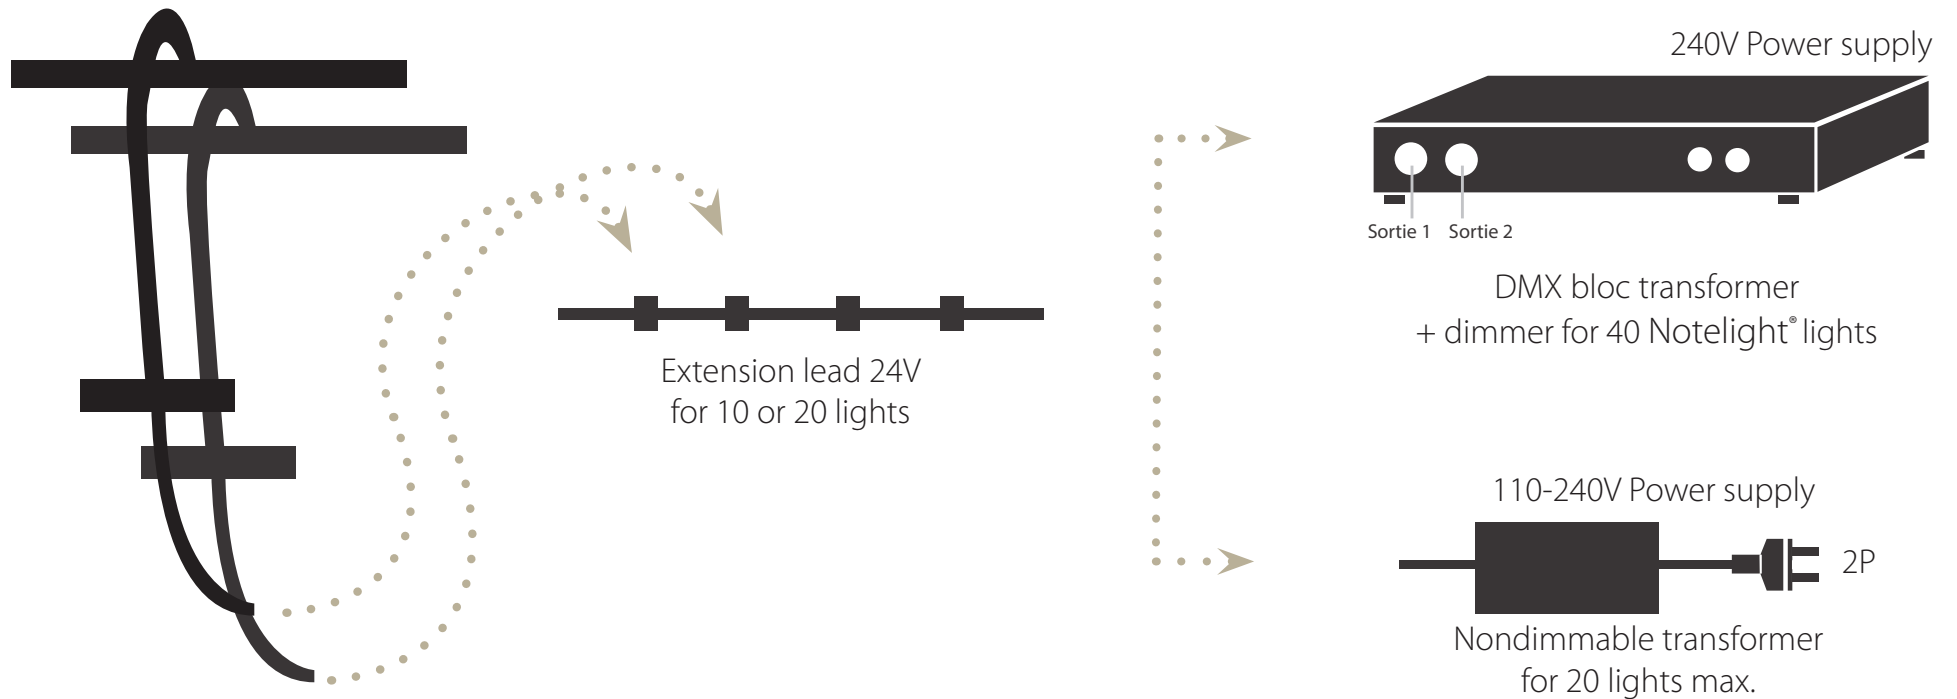

Installation examples for daisy chaining power supplies