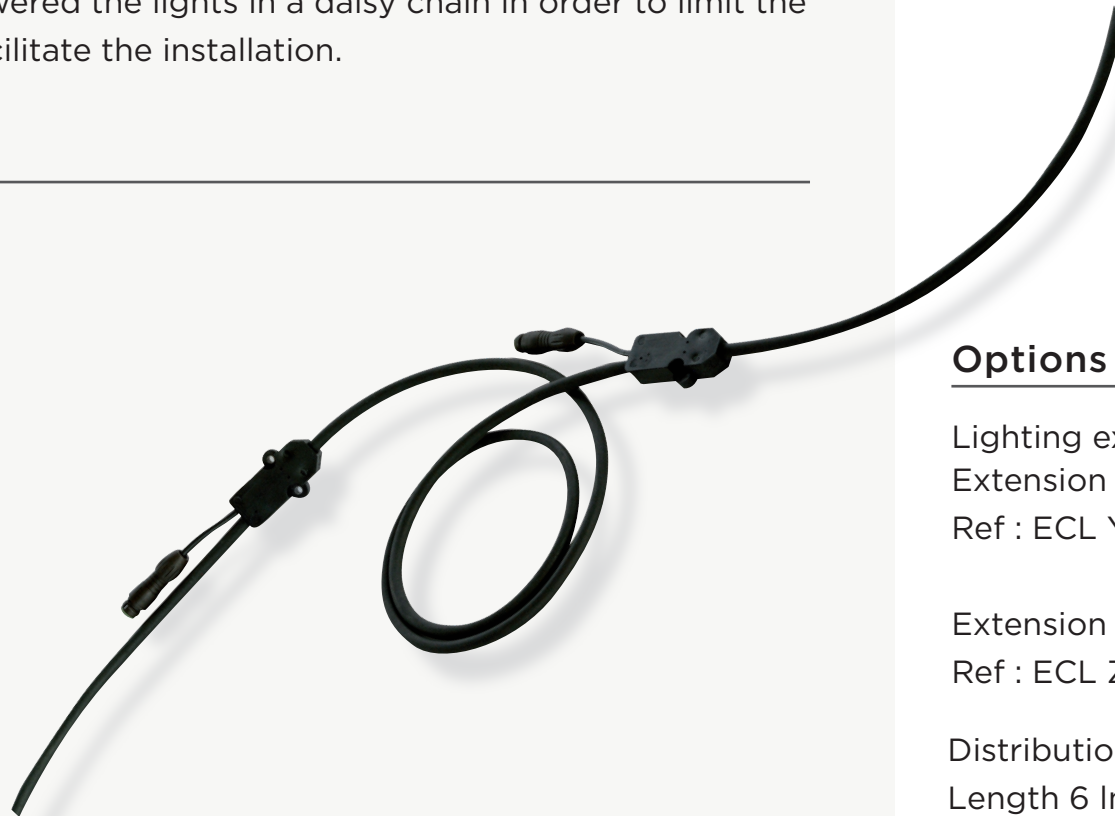

### Specifications

---

- ⦿ In 24V
- ⦿ 10x ou 20x / Out 24V

- 120 cm / 47" between each connectors
- Cable H07 RNF 2G1,5

For 10 lights:  
Ref : ECL DIS24V 010

For 20 lights:  
Ref : ECL DIS24V 020

### Options

---

Lighting extension  
Extension Y cable.  
Ref : ECL Y0224V 001

Extension cable 2 lm / 6,7 ft  
Ref : ECL Z0224V 002

Distribution extension :  
Length 6 lm / 19,7 ft  
Ref : ECL PRO24V 006

Length 10 lm / 32,8 ft  
Ref : ECL PRO24V 010