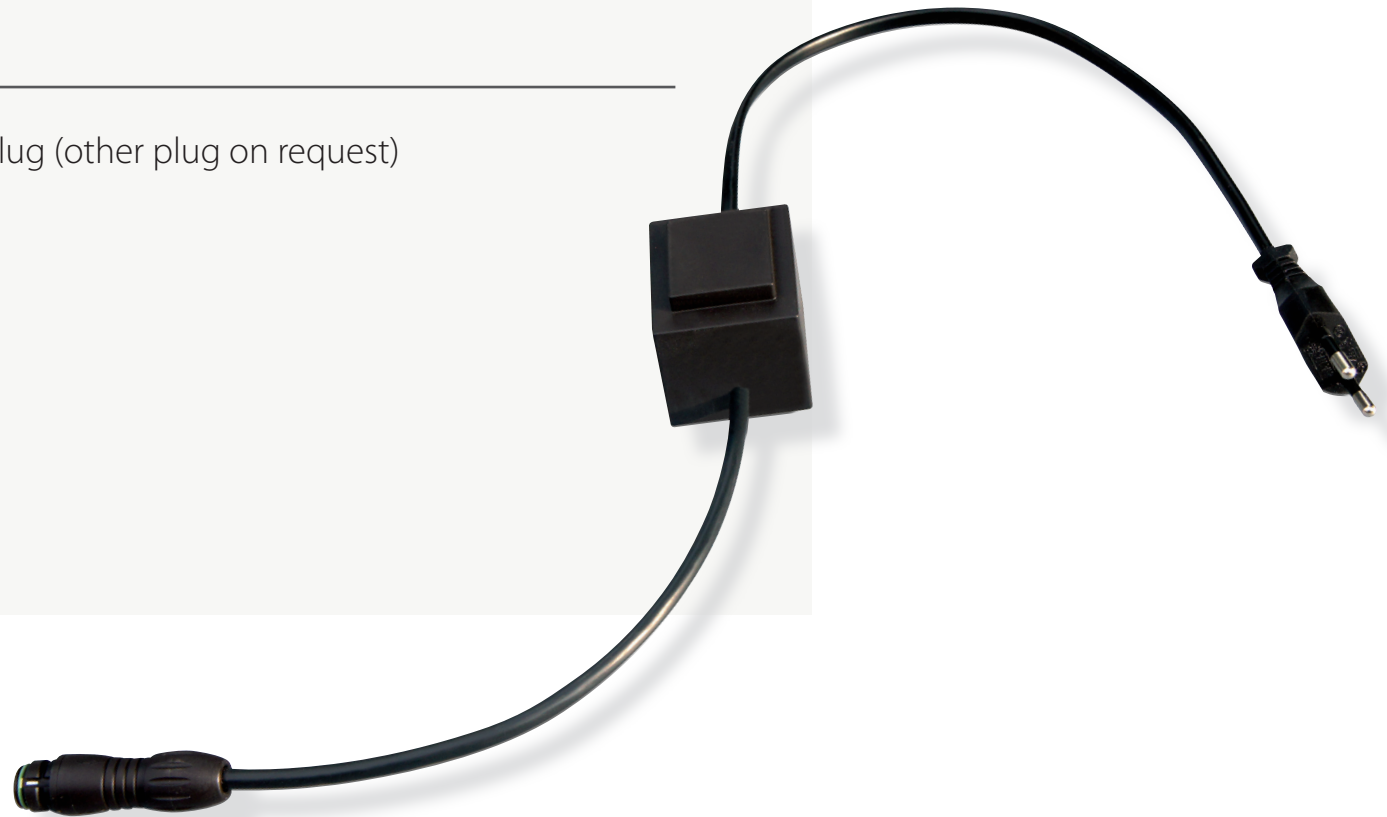

INDIVIDUAL POWER SUPPLY

Dimmable transformer for 1 light

This transformer is connected to a R&S light with a connector 3 pins.
It plugs into the mains socket or a dimmer.

Specifications

- 🔌 In 240V/AC, EURO-style plug (other plug on request)
- 🔌 Out 24V/DC,
  Max 8W

Ref : ECL TRG 24 008