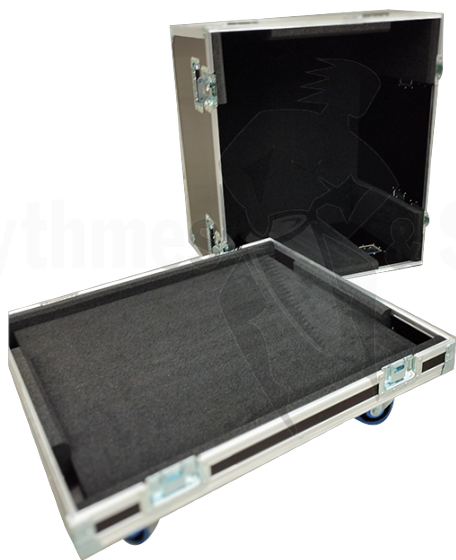

Flight cases / Audio equipment flight cases / Flight cases for Loudspeakers

NEXO L18 Flight case for 1 SUB

CARACTÉRISTIQUES TECHNIQUES

Référence produit	9FFC 014188
Poids net (kg)	38.00
Brand	RYTHMES & SONS (flight-cases)
Packaged product	L18
Overall dimensions with wheels (mm)	865 x 770 x H790

FLIGHT CASE FOR 1 L18 NEXO SUB

Product specifications and fittings

- > Top opening with shallow base
- > Removable top lid
- > 9 mm BROWN phenolic faced birch plywood
- > 4 large recessed butterfly latches with guided opening/closing mechanism
- > 8 recessed flip handles with double sprung
- > 4 swivel castors Ø100 (2 with brake) on plates
- > 4 recessed dishes for stacking