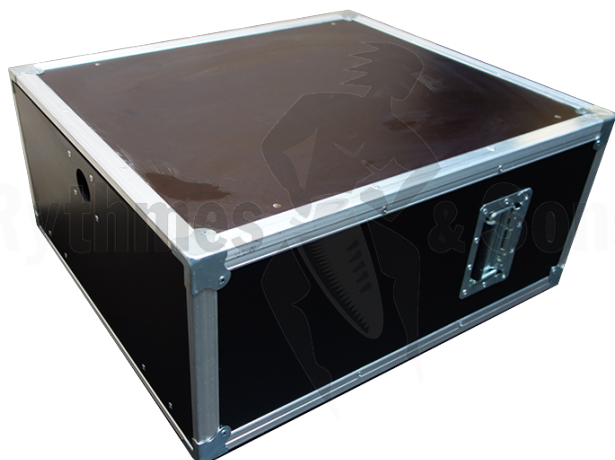

## CARACTÉRISTIQUES TECHNIQUES

Référence produit	9FOR 013838
Poids net (kg)	15.00
Brand	OPENROAD®
Overall dimensions with wheels (mm)	535x700xH330
Useful height (U)	6U
Useful height (mm)	267
Useful depth (mm)	540
Maximum device depth (mm)	
Type of Opening	
Material	9 mm birch plywood
Finishing	Phenolic coated
Color	Brown
Type of Latches	Recessed sliding latches
Number of Latche(s)	2

### OPENROAD® 19" RACK 6U DEPTH 540MM

#### Product specifications and fittings

- > Rack-mount configuration
- > Front and back OpenRoad® removable flat lids
- > 9 mm BROWN phenolic faced birch plywood
- > 2 recessed sliding latches
- > 2 recessed flip handles with double sprung
- > Skates

#### Default

- > Stripes above
- > skate stripes
- > No rack profile

---

Type of Handle	Steel Recessed flip handle(s) with double sprung
Number of Handle(s)	2
Tour Label dish	
Feet	
Dish for stacking	No
Stackable	
Rack strip rails	
Shock mounted	No
Interior features	
Nuts + screws quantity	
Castors	
Max. load	-
Packaged product	