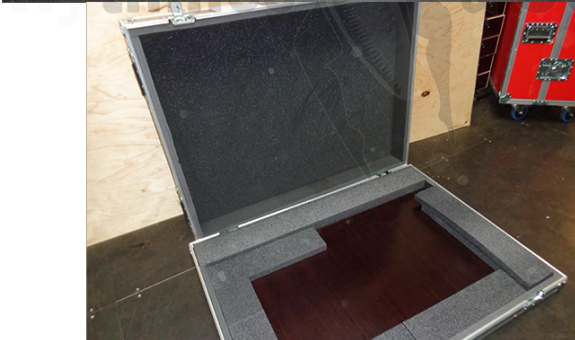

FLIGHT-CASE D'OCCASION

Flight cases / Cases, Trunks & Suitcases / Plastic and Wood Suitcases & briefcases

1010x830xH190 case with foam

CARACTÉRISTIQUES TECHNIQUES

Référence produit	9FFC 013248
Poids net (kg)	25.00
Brand	RYTHMES & SONS (flight-cases)
Overall dimensions with wheels (mm)	1010x830xH190
Interior dimensions (mm)	1010x830xH190
Volume (liter)	159
Max. load	
Material	6,5 mm birch plywood
Finishing	Phenolic coated
Color	Brown
Type of Opening	
Lid stays	2
Type of Latches	Small recessed padlocking butterfly latch with guided opening/closing mechanism

1010X830XH190 MM CASE

* Rayures dessus et dessous *
* Mousses décollées *

Product specifications and fittings

- > Suitcase-style configuration
- > Hinged top lid
- > 6.5 mm BROWN phenolic faced birch plywood
- > 2 small recessed butterfly latches
- > 2 lid stays in dish on the back
- > 4 small recessed butterfly latches

Interior features

- > Foam padding

Number of Latche(s)	1
Type of Handle	
Number of Handle(s)	4
Dish for stacking	No
Stackable	
Castors	Without