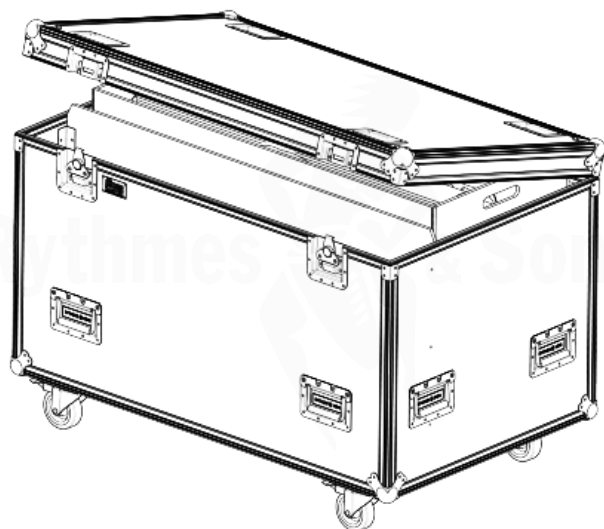

Flight cases / Lighting equipment flight cases / Flight cases for
Fresnels light & PAR

ADB Klemantis AS1000 Classic Flight case for 4 projectors + accessories

CARACTÉRISTIQUES TECHNIQUES

Référence produit	FEG KLEM10.4
Poids net (kg)	66.00
Overall dimensions with wheels (mm)	1200x750xH850

FLIGHT-CASE FOR 4 KLEMANTIS AS1000 - ADB COLOR LED LUMINAIRES WITHOUT LENS + ACCESSORIES

Product specifications and fittings

- > Trunk-style configuration
- > Hinged top lid
- > 9 mm BROWN phenolic faced birch plywood
- > 2 large recessed butterfly latches with guided opening/closing mechanism
- > 2 lid stays in dish on the back
- > 8 recessed flip handles with double sprung
- > 4 swivel castors Ø100 (2 with brake) on plates
- > 4 recessed dishes for stacking

Interior features

- > 1 Compartment for accessories storage on the side
- > 2 removable trays for 2 Klemantis AS1000 - ADB

Developed and manufactured by Rythmes & Sons in France