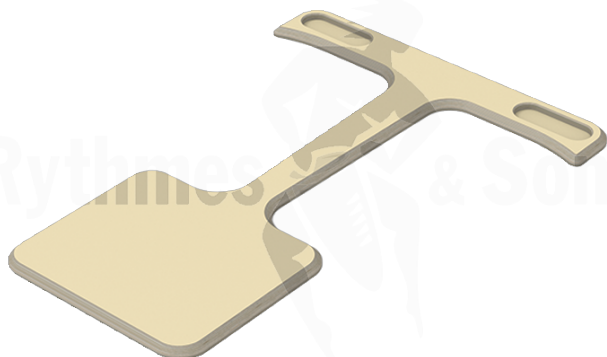

Orchestra furniture / Stands for instruments / Support & Floor pad double basses/cellos

## RYTHMES & SONS 800x600 Floor pad in raw plywood

## CARACTÉRISTIQUES TECHNIQUES

Référence produit	PIC 100BBR
Poids net (kg)	1.60
Overall dimensions with wheels (mm)	

Keywords

### RYTHMES & SONS 800X600 FLOOR PAD IN RAW PLYWOOD FOR DOUBLE BASS OR CELLO

Product specifications and fittings

- > Birch plywood th. 15 mm gross
- > Length 800mm
- > Tray for pike 300x350 mm
- > Cutout left and right for the chair legs