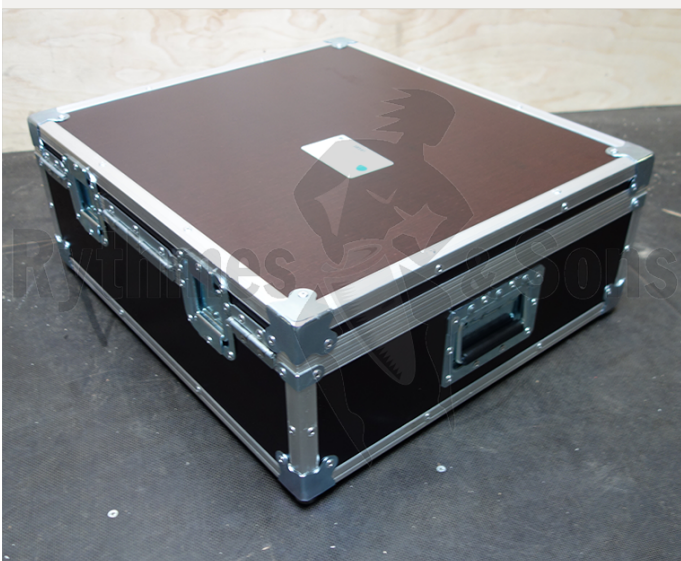

FLIGHT-CASE D'OCCASION

Flight cases / Cases, Trunks & Suitcases / Waterproof cases, tool cases

Classic trunk 705x610xH260 with foam

CARACTÉRISTIQUES TECHNIQUES

Référence produit	9FFC 012750
Poids brut (kg)	15.00
Poids net (kg)	13.00
Brand	RYTHMES & SONS (flight-cases)
Interior dimensions (mm)	595x540xH215
Overall dimensions with wheels (mm)	705x610xH260
Volume (liter)	69
Model Nr	
Watertightness	

CLASSIC TRUNK 595X540XH215 MM WITH FOAM PADDING

> * Small scratches on it *

Product specifications and fittings

- > Trunk-style configuration
- > Hinged top lid
- > 9 mm birch plywood
- > 2 large recessed butterfly latches with guided opening/closing mechanism
- > 2 lid stays in dish on the back
- > 2 recessed flip handles with double sprung

Interior features

- > Foam padding