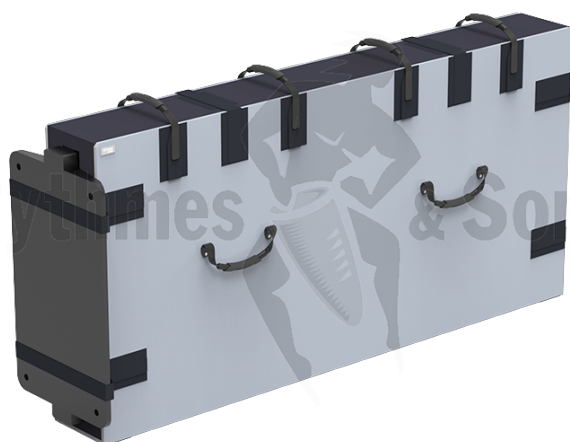

Flight cases / Video & computer flight cases / Cases for interactive totem

OPEN-U®

Case for 55" interactive totem

CARACTÉRISTIQUES TECHNIQUES

Référence produit	FVE T2008208-G
Poids net (kg)	19.00
Category	
Screen size (inch)	55"
Displays dim. LxHxD (mm)	1950x820x75
Quantity per case	1
Overall dimensions with wheels (mm)	1900x275xH945

OPEN-U® CASE FOR 55" INTERACTIVE TOTEM

Product specifications and fittings

- > Grey polypropylene twin-wall panel
- > U structure
- > Handling by 8 straps with overmolded handles
- > Strapped with Velcro® strap for side closure
- > wooden skate on the underside