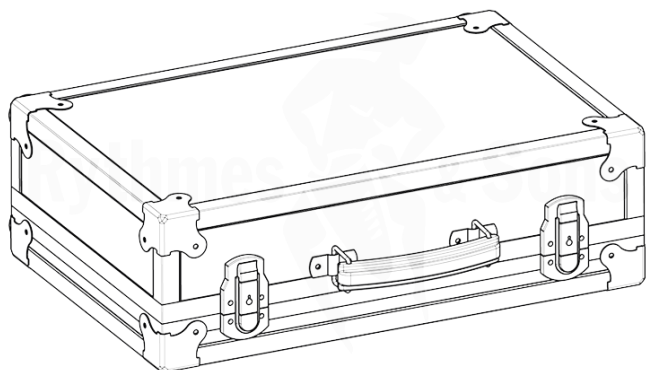

Flight cases / Events / Lighting equipment / Flight cases for
Lighting consoles

ETC ColorSource 20, ColorSource AV20 Flight case for lighting console

CARACTÉRISTIQUES TECHNIQUES

Référence produit	FEC ET COLSO20
Poids net (kg)	5.70
Brand	RYTHMES & SONS (flight-cases)
Quantity per case	1
Overall dimensions with wheels (mm)	535x385xH170

FLIGHT CASE FOR ETC COLORSOURCE 20 OR COLORSOURCE AV20 LIGHTING CONSOLE

Product specifications and fittings

- > Suitcase-style configuration
- > 6.5 mm BROWN phenolic faced birch plywood
- > 4 large recessed butterfly latches with guided opening/closing mechanism
- > 1 recessed flip handle with double sprung

Interior features

- > Foam padding
- > Compartment for power unit