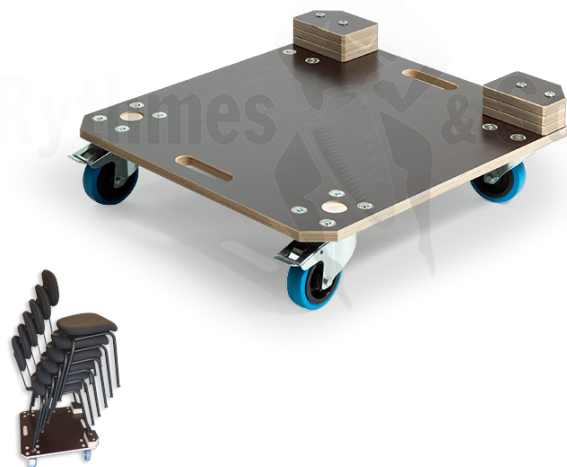

Orchestra furniture / Trolleys for transport & flight-cases / Trolley & flight cases for Orchestra chairs

## RYTHMES & SONS Castors board for 6 ORCHESTRA/COMPACT chairs

### CARACTÉRISTIQUES TECHNIQUES

Référence produit	CHR 5206
Poids brut (kg)	9.50
Poids net (kg)	9.50
Brand	RYTHMES & SONS
Keywords	Seating support, Swivel chair, Mobile seating, Relaxation furniture, Lightweight furniture, Musicians support, Concert chair, Event furniture, Stage seat, Orchestra furniture, Designer seating, tray, handling trolley, rolling, shopping cart, storage cart, transport cart, transportation system, trolley, bin, dumpster

##### Technical characteristics

- > Overall dim.: 620x600xH200 mm
- > Vertical storage on 1 column
- > 18 mm Brown phenolic faced birch plywood
- > 4 swivel castors Ø100 (2 with brake)