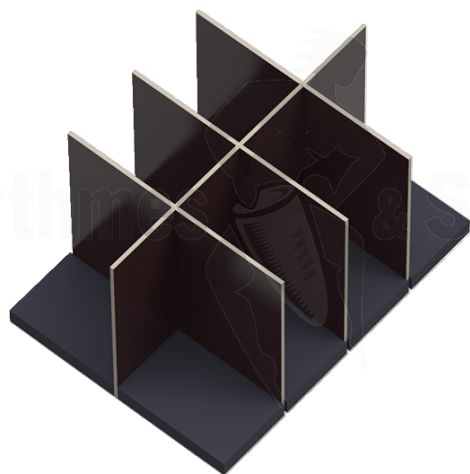

Flight cases / Cases, Trunks & Suitcases / Interior features for trunks

4x2 wood compartments
+ foam in the bottom
for trunk 800x600xH600

CARACTÉRISTIQUES TECHNIQUES

Référence produit	FNK BK080606-42
Poids net (kg)	8.50
For trunks size	800x600xH600

WOOD PARTITIONS KIT, 4X2 COMPARTMENTS FOR CLASSIC AND OPENROAD® TRUNKS 800X600XH600

- > 4x2 compartments dimensions 280x186xH550 mm
- > Foams thickness 40mm for the bottom

*** Do-it-yourself kit. Easy and quick to assemble. No tools required. ***