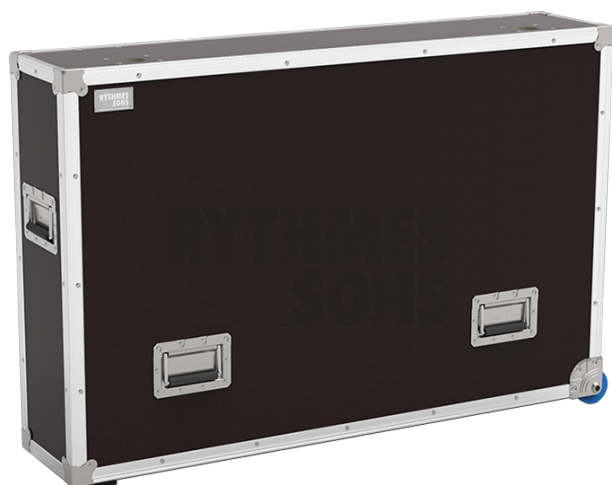

Flight cases / Video and IT packaging / Flight cases for Displays

OpenRoad® Slim

Flight case for 1 to 2 displays
from 32" to 46"

CARACTÉRISTIQUES TECHNIQUES

Référence produit	FVE OV-40.2W
Poids brut (kg)	27.00
Poids net (kg)	26.50
Category	OpenRoad® Slim
Screen size (inch)	32" to 46"
Displays dim. LxHxD (mm)	820-1040 x H670
Quantity per case	1 to 2 displays
Overall dimensions with wheels (mm)	1220x270xH800

OPENROAD® SLIM FLIGHT CASE FOR 1 TO 2 DISPLAYS FROM 32" TO 46"

This flight case allows for the storage and transport of a flat screen with leg or two flat screen type LCD from 32" to 46" without leg.

Its fully adjustable and removable wedging system allows it to adapt to all brands of screens ranging from 32" to 46".

This flight-case guarantees transport of your Led/LCD screens in complete safety!

Product specifications and fittings

- > OpenRoad® top removable flat lid
- > 9 mm BROWN phenolic faced birch plywood
- > 2 recessed sliding latches
- > 6 recessed flip handles with double sprung
- > 2 recessed corner castors Ø75

Interior features

- > Grooved foam V shaped on the sides
- > Adjustable size with removable foams
- > Foam padding at the bottom and in the lid

Developed and manufactured by Rythmes & Sons in France