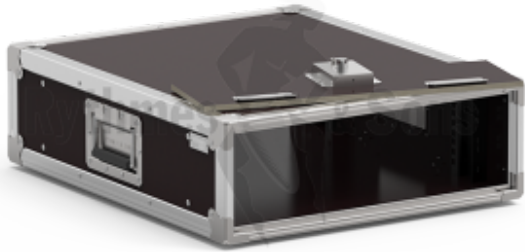

OPENROAD® rack 19" 3U depth 530mm

DESCRIPTIF COMPLET

OPENROAD® 19" RACK 3U DEPTH 530MM

This rack takes advantage of the **simple, ergonomic and original OPENROAD® system**.

The 2 removable lids are easy to open and take up little space. They can handle equipment with a 530mm maximum depth (including fixtures). It is equipped in front and back with 19" steel rack strip, perforated with squares holes.

The M6 nuts may be positioned at the desired place on the rail. The front of your equipment is protected by a recessed position in the rack.

Product specifications and fittings

- Configuration type : "Rack"
- Front and back OpenRoad® removable flat lids
- 9 mm Brown phenolic faced birch plywood
- 2 recessed sliding latches
- 2 recessed flip handles
- wooden skate on the underside

Interior features

- Front and back 19" steel double rack strip rails

Référence produit	ORR 0354 64
Poids brut (kg)	12.00
Poids net (kg)	11.00
Brand	OPENROAD®
Category	OpenRoad® rack, removable+flat lids
Height (U)	3U
Useful height (mm)	133
Useful depth (mm)	530
Material	9 mm birch plywood
Finishing	Phenolic coated
Shock mounted	No
Max. load	-
Overall dim. (mm)	630x535xH195
Color	Brown
Handles	2
Latches	2
Dish for stacking	No
Nuts + screws quantity	12
Keywords	open raod, rak, 19", openb road, open ria, rac, openr, open riad, 19 inch, openroaed, open road, openrode, open roda, mopen road, rack 19", open rode