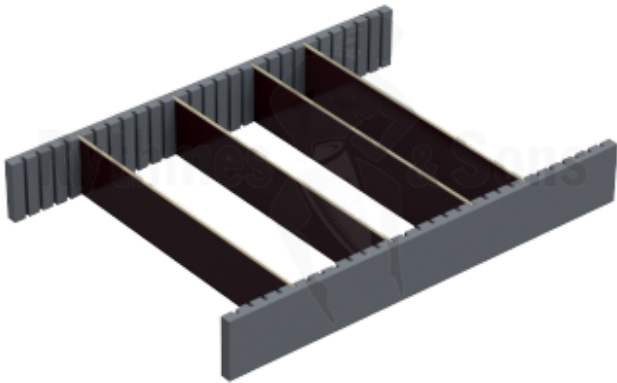

Mobile partitions kit for tray 1200x600xH100

DESCRIPTIF COMPLET

REMOVABLE DIVIDERS KIT FOR TRAY 1200X600XH100

- High-density grooved foams 20 mm thick, on the long sides allowing the insertion of movable partitions every 25 mm.
- 4 movable wooden dividers

Référence produit	FNA 120601BKM
Poids brut (kg)	1.50
For trunks size	1200x600xH600, 1200x600xH800
For tray racks size	-
Interior dim. (mm)	-
Foam padding	No
Tray	No
Partitioning	Removable dividers