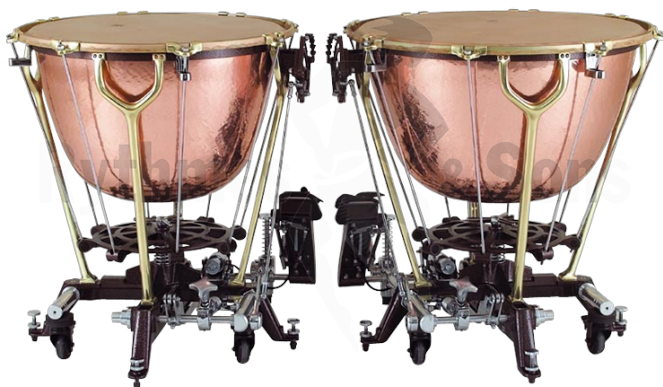

Percussion instruments / Timpanies / Philharmonic timpani

ADAMS 2PALPDHB20  
Philharmonic Marinius Komst 20"  
Dresden Philharmonic Timpani

## CARACTÉRISTIQUES TECHNIQUES

Référence produit	TAPH DFM20A
Poids brut (kg)	83.00
Poids net (kg)	68.00
Model	Philharmonic Marinius Komst
Diameter (inch)	20"
Pedal style	Dresden
Kettle	Hammered cambered copper kettle
Skin	Kalfo Super Timpani

**ADAMS 2PALPDHB20  
PHILHARMONIC MARINIUS KOMST 20" DRESDEN  
PHILHARMONIC TIMPANI**

Product specifications and fittings

- > American playing position
- > Head hold by brass camp system
- > kalfo super timpani Animal Head
- > hammered cambered copper kettle shell
- > dresden Pedal
- > Clutch pedal system
- > **Fine tuner**
- > Stabilizer
- > Castors