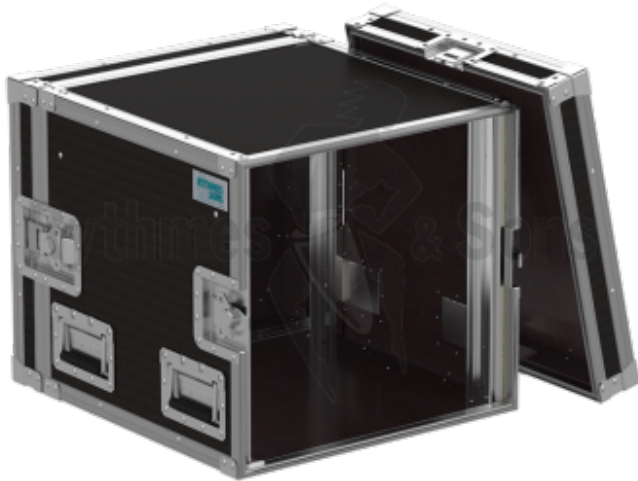

Heavy rack 19" 10U, depth 550mm

DESCRIPTIF COMPLET

HEAVY RACK 19" 10U DEPTH 550 MM

This rack is equipped with standard lids with butterfly latches. Once closed, its hold is perfect. It is designed for very long tours which require a lot of transport and handling. It holds devices with a maximum depth of 550mm (including fixtures).

Product specifications and fittings

- Front and back removable lids
- 9 mm dark brown phenolic faced birch plywood HEAVY-DUTY HEXA BLACK phenolic coated
- 4 large recessed butterfly latches with guided opening/closing mechanism
- 4 recessed flip handles with double sprung

Interior features

- Front and back 19" aluminium sliding rack strip

Référence produit	FRS 5510 63
Poids brut (kg)	25.00
Poids net (kg)	24.00
Brand	RYTHMES & SONS
Height (U)	10U
Useful height (mm)	445
Useful depth (mm)	550
Max. load	-
Overall dim. (mm)	680x540xH515
Nuts + screws quantity	52
Keywords	rak, rac, 19 inch, rack 19", 19"